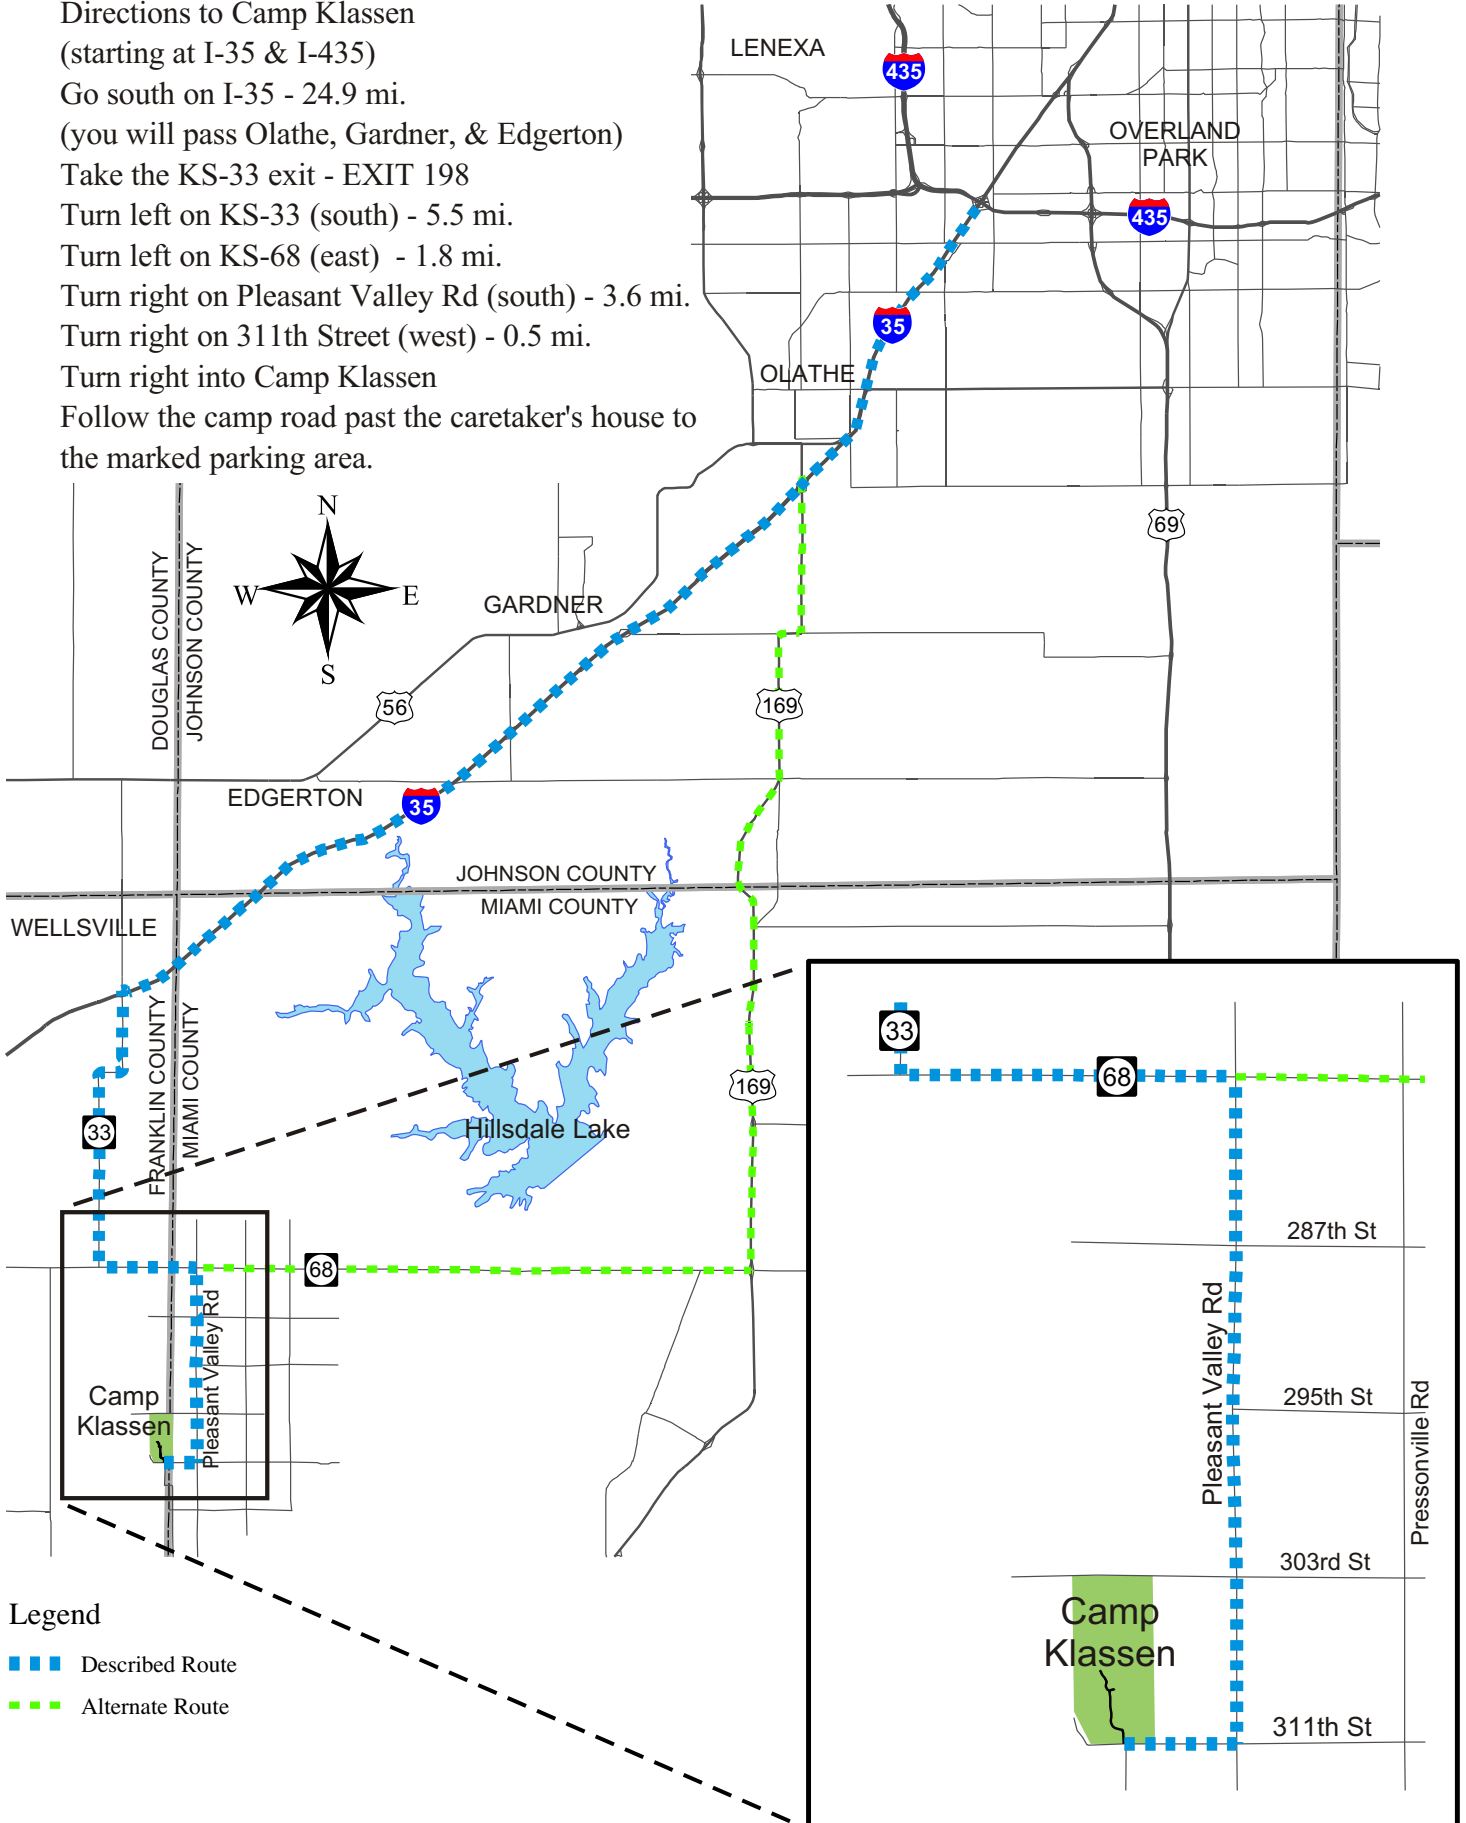

BSA Troop 91

The Village Presbyterian Church

Directions to Camp Klassen
 (starting at I-35 & I-435)
 Go south on I-35 - 24.9 mi.
 (you will pass Olathe, Gardner, & Edgerton)
 Take the KS-33 exit - EXIT 198
 Turn left on KS-33 (south) - 5.5 mi.
 Turn left on KS-68 (east) - 1.8 mi.
 Turn right on Pleasant Valley Rd (south) - 3.6 mi.
 Turn right on 311th Street (west) - 0.5 mi.
 Turn right into Camp Klassen
 Follow the camp road past the caretaker's house to
 the marked parking area.

Legend

- ■ ■ Described Route
- ■ ■ Alternate Route